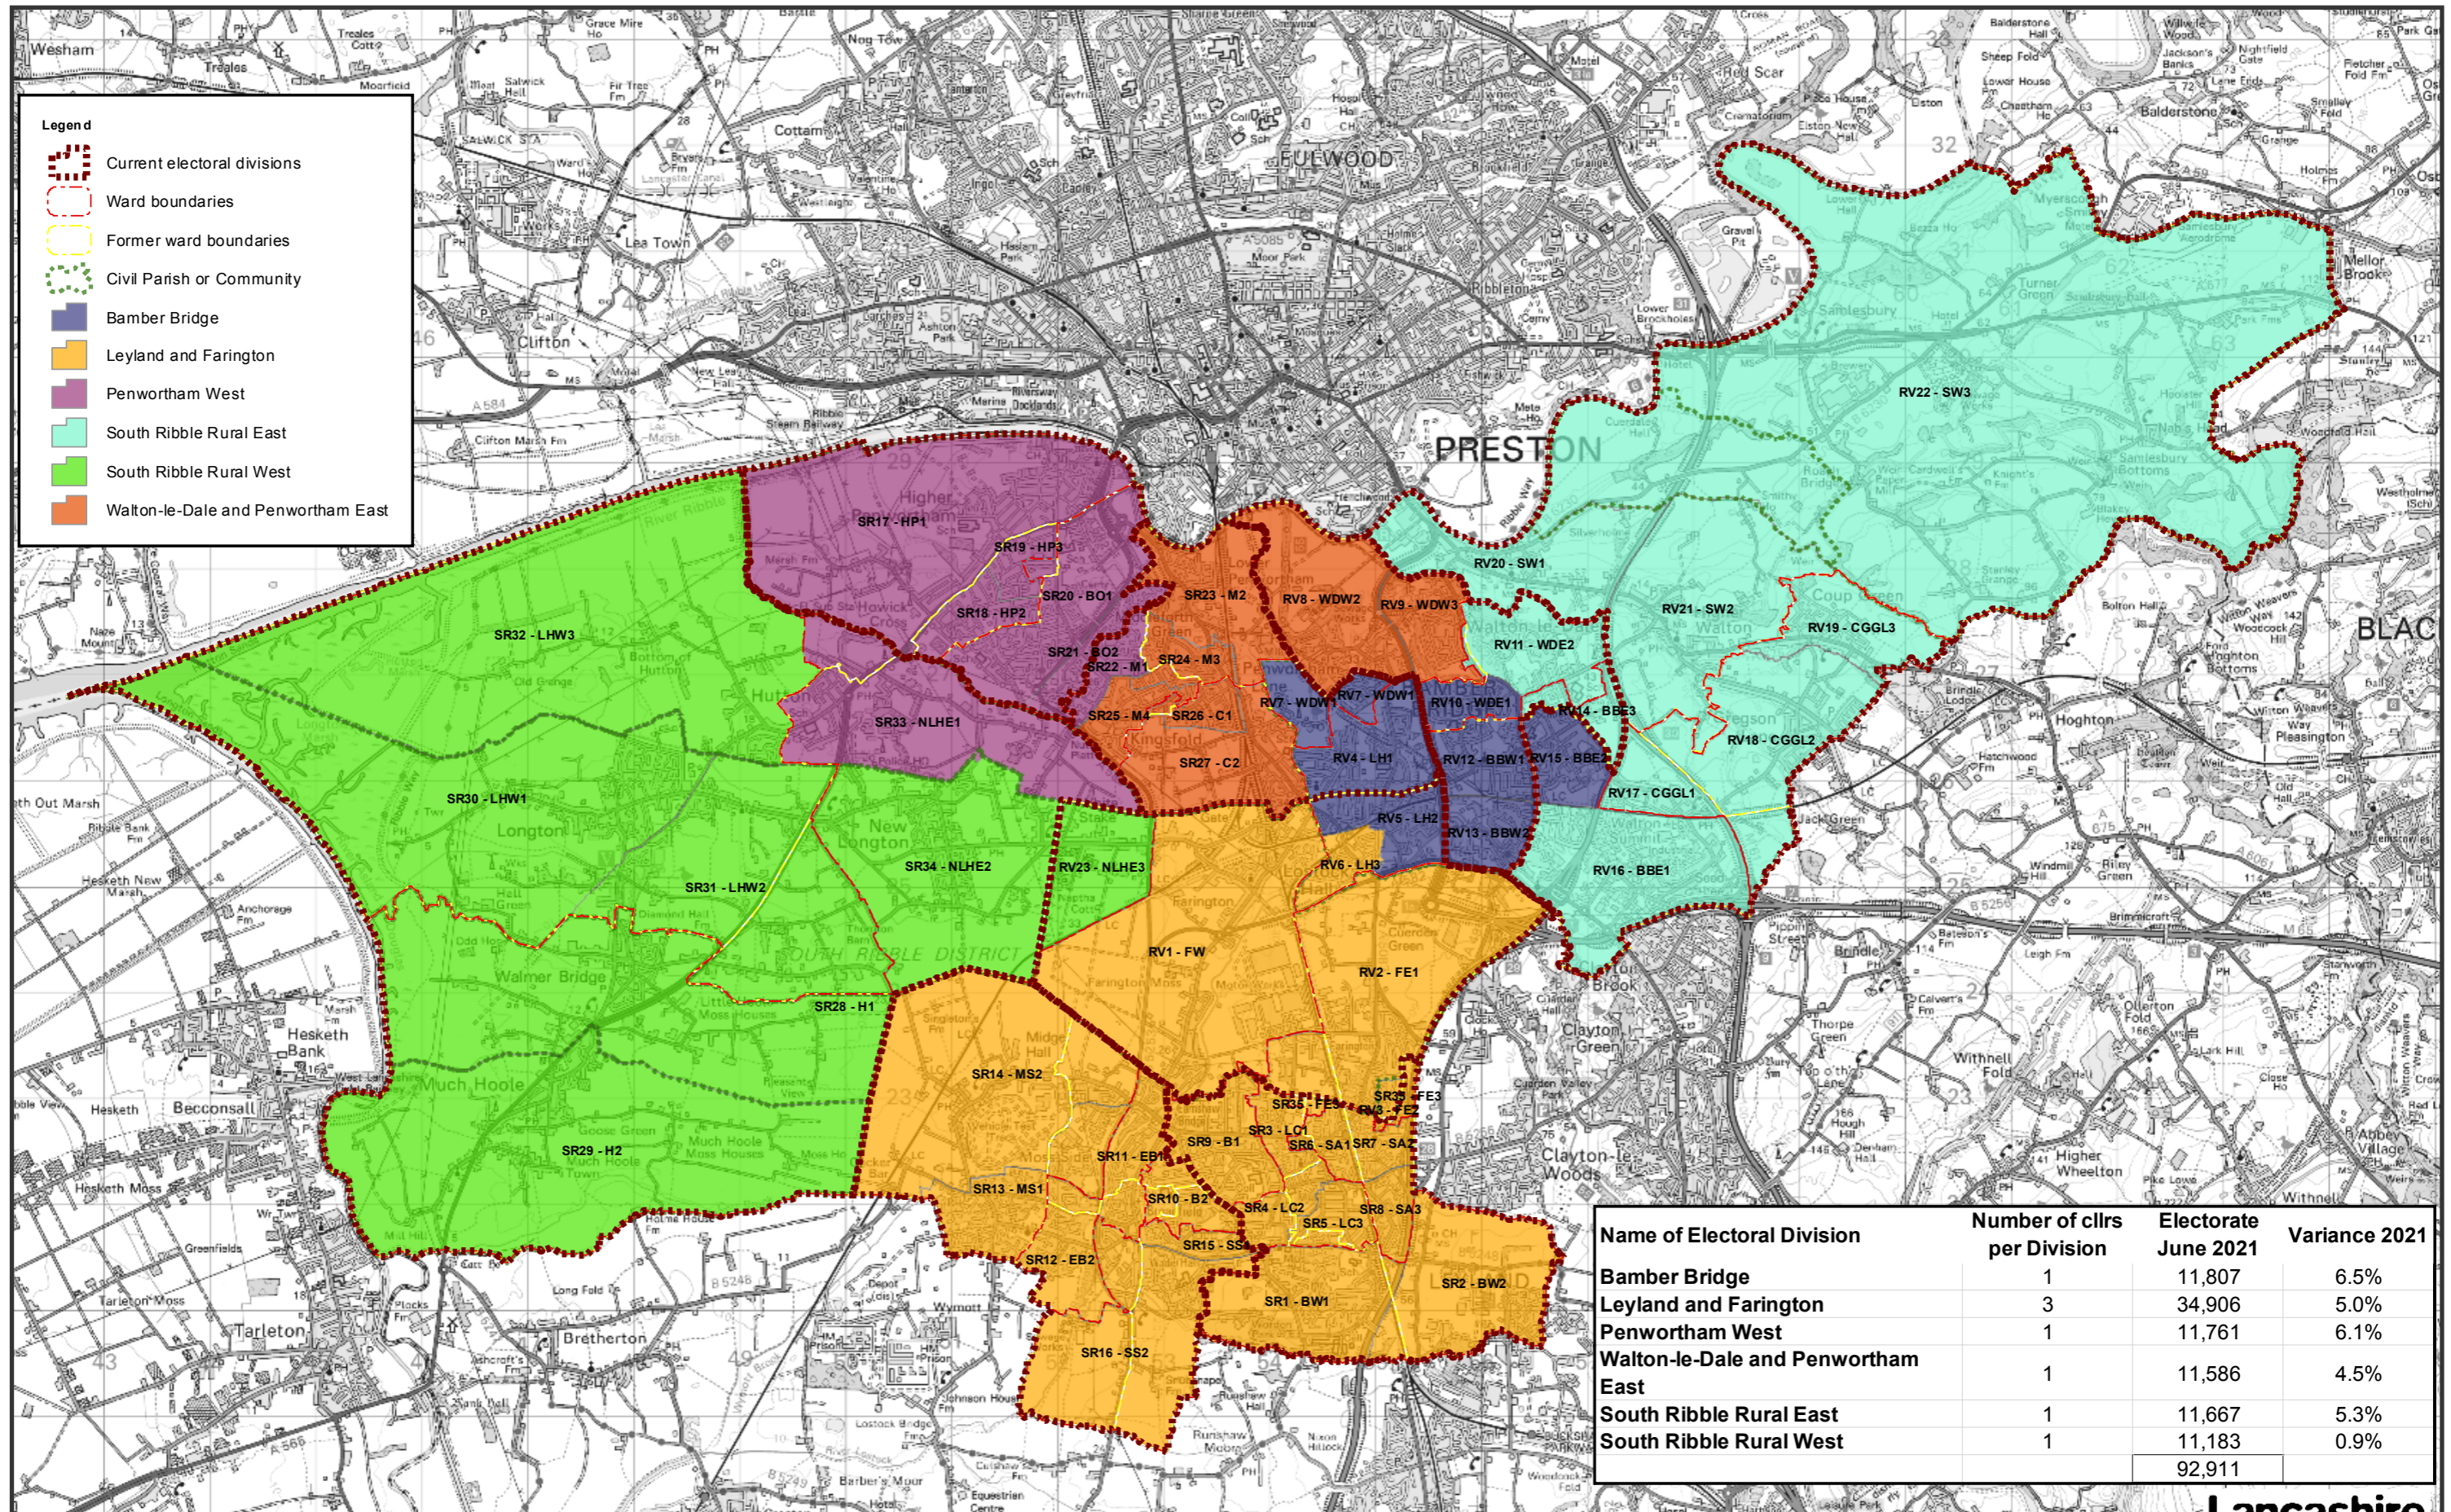

South Ribble: Political Governance Working Group Proposal 2

Name of Electoral Division	Number of cllrs per Division	Electorate June 2021	Variance 2021
Bamber Bridge	1	11,807	6.5%
Leyland and Farington	3	34,906	5.0%
Penwortham West	1	11,761	6.1%
Walton-le-Dale and Penwortham East	1	11,586	4.5%
South Ribble Rural East	1	11,667	5.3%
South Ribble Rural West	1	11,183	0.9%
		92,911	

Reproduced from the Ordnance Survey mapping with the permission of the Controller of Her Majesty's Stationery Office © Crown Copyright. Unauthorised reproduction infringes Crown copyright and may lead to prosecution or civil proceedings. Lancashire County Council Licence No. 100023320 2015